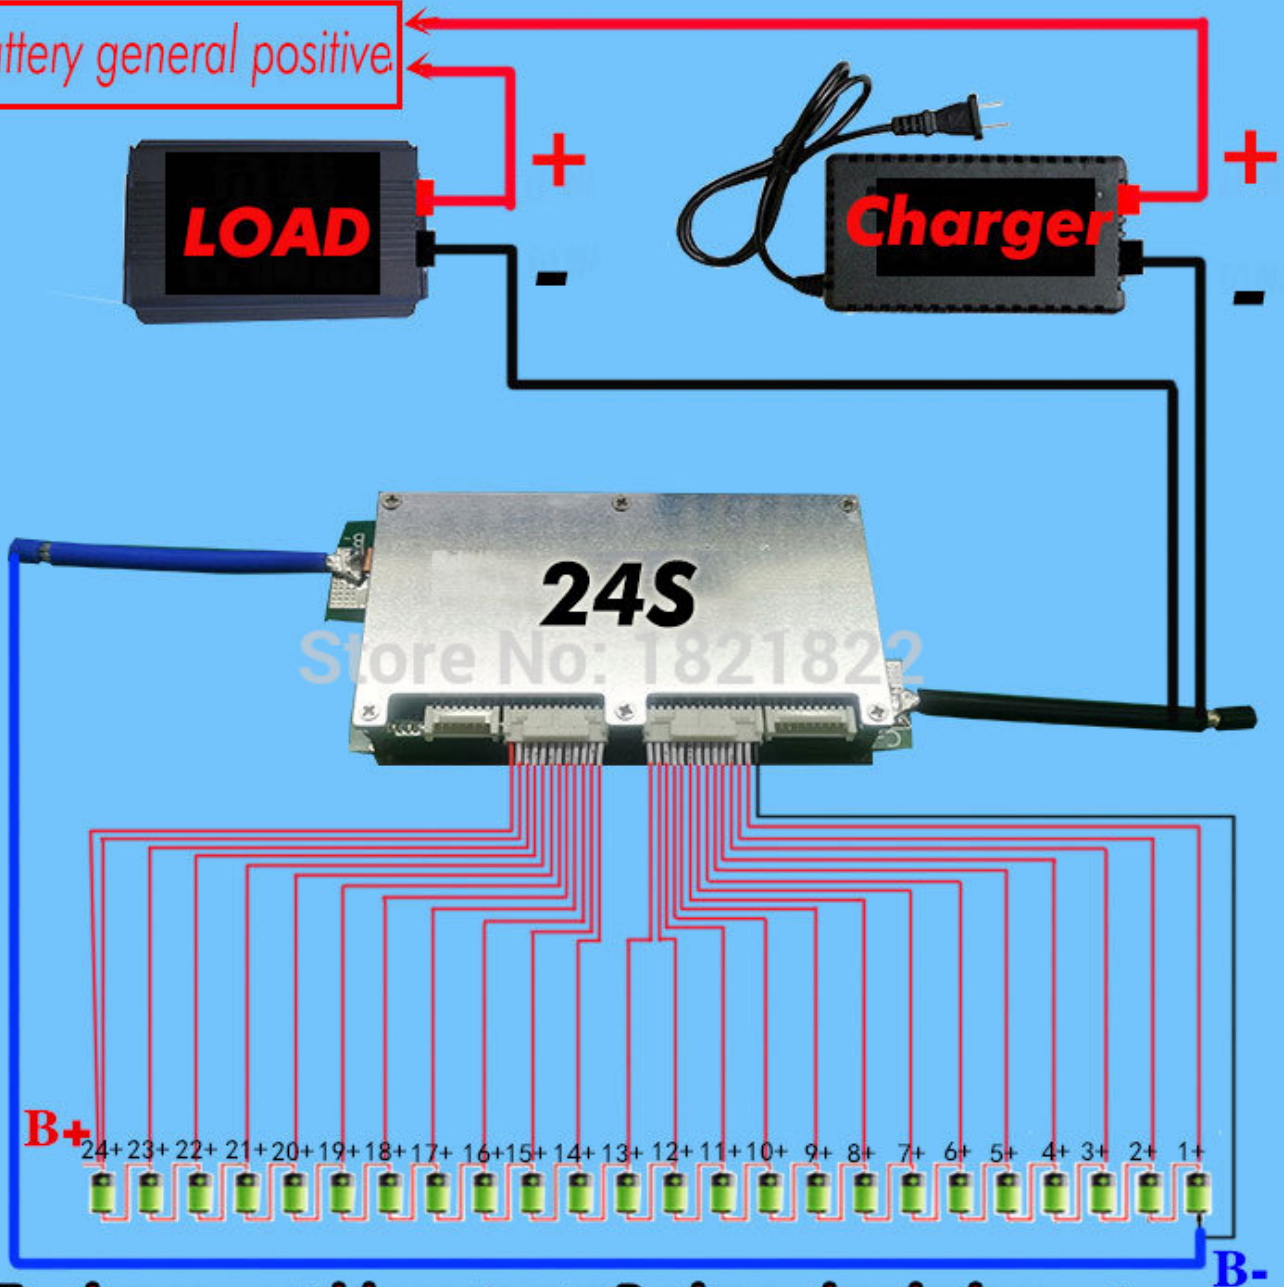

Battery general positive

Store No: 1821822

**Firstly, connect blue wire to B-, then plug balance wires**

same color,  
red to red,  
black to black,  
yellow to yellow,  
green to green

**Working Light ---Light always when it work,  
blink 4 seconds when it standay by**