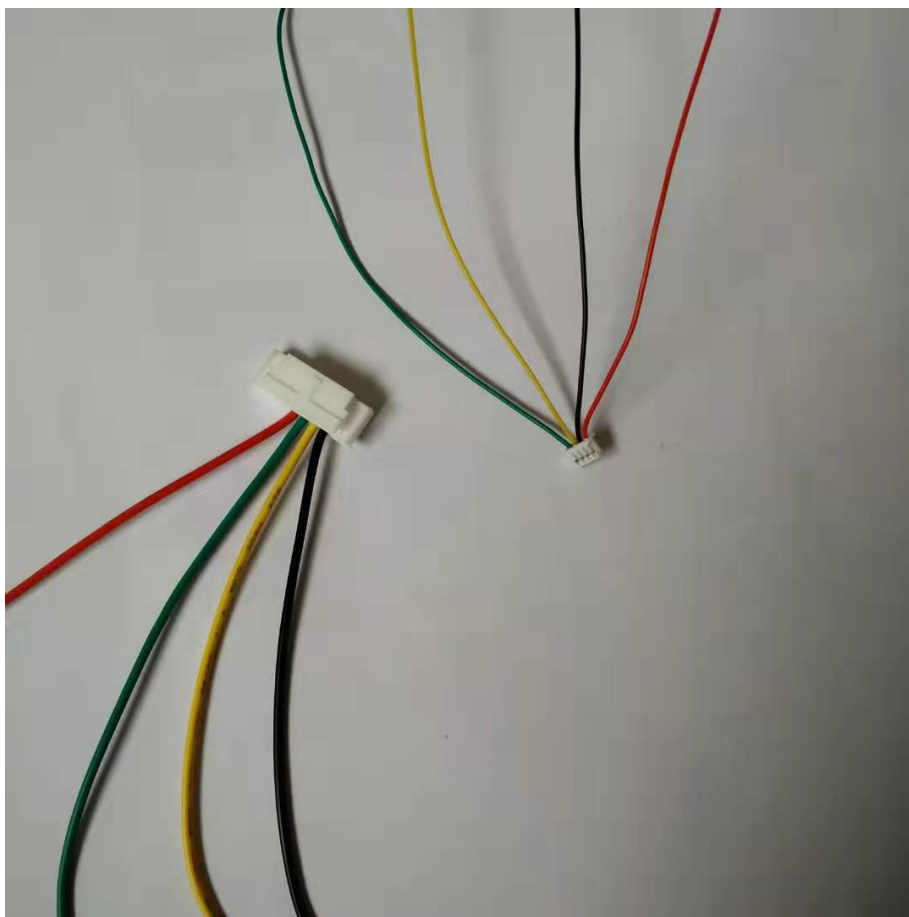

Battery general positive

Store No: 1821822

**Firstly, connect blue wire to B-, then plug balance wires**

same color,  
red to red,  
black to black,  
yellow to yellow,  
green to green

**Working Light ---Light always when it work,  
blink 4 seconds when it standay by**